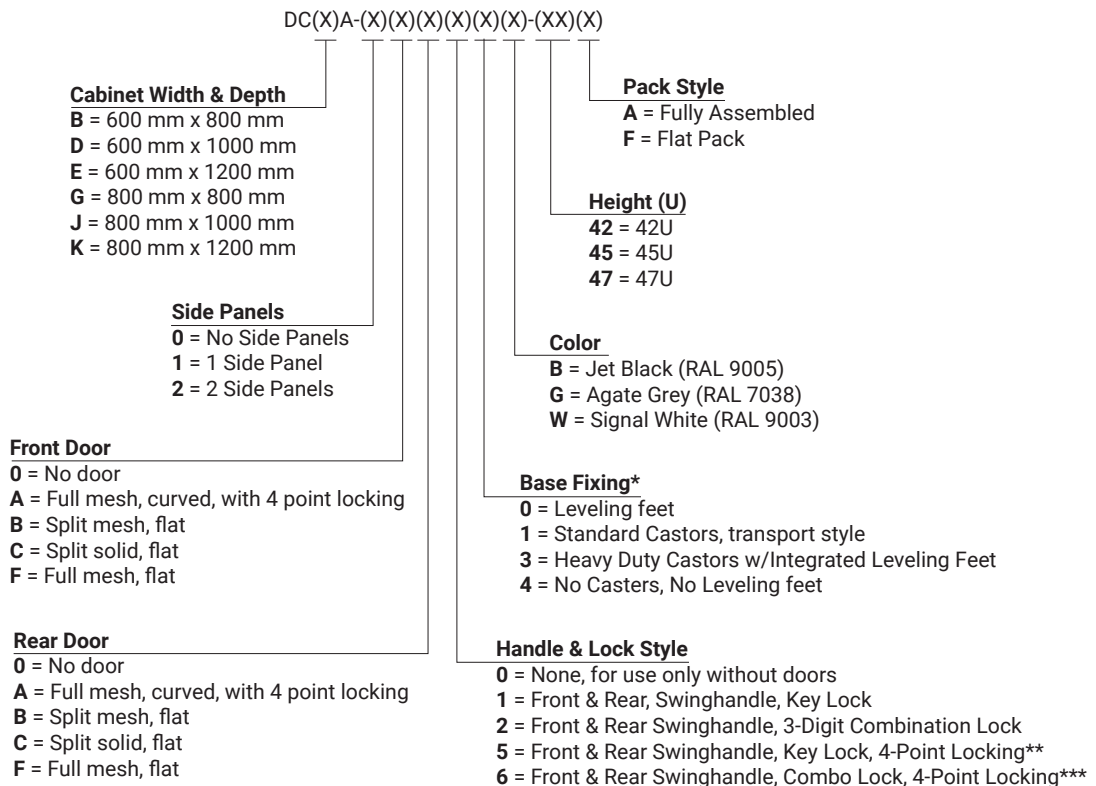

DataKeep DC Cabinet Additional Offering

DataKeep DC Cabinet with options.

* Castor option 1 and 2 are not compatible with leveling feet

** 4-point locking is not available with flat packed option

*** 4-point locking is only available for full mesh, curved door styles

Because we continuously improve our products, Siemon reserves the right to change specifications and availability without prior notice.

North America
P: (1) 860 945 4200

Asia Pacific
P: (61) 2 8977 7500

Latin America
P: (571) 657 1950/51/52

Europe
P: (44) 0 1932 571771

China
P: (86) 215385 0303

India, Middle East & Africa
P: (971) 4 3689743

Siemon Interconnect Solutions
P: (1) 860 945 4213
www.siemon.com/SIS