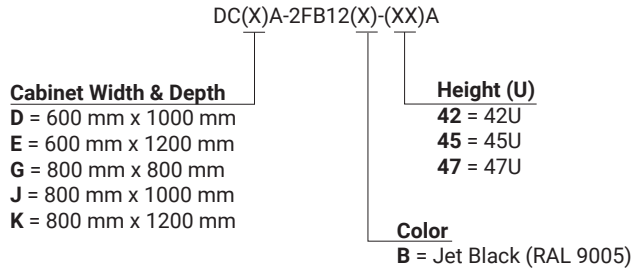

Ordering Information

DataKeep DC Cabinet Standard Offering

2 side panels, full mesh front door, split mesh rear door with swing handle with key lock, and heavy duty twin-wheeled locking castors, fully assembled.