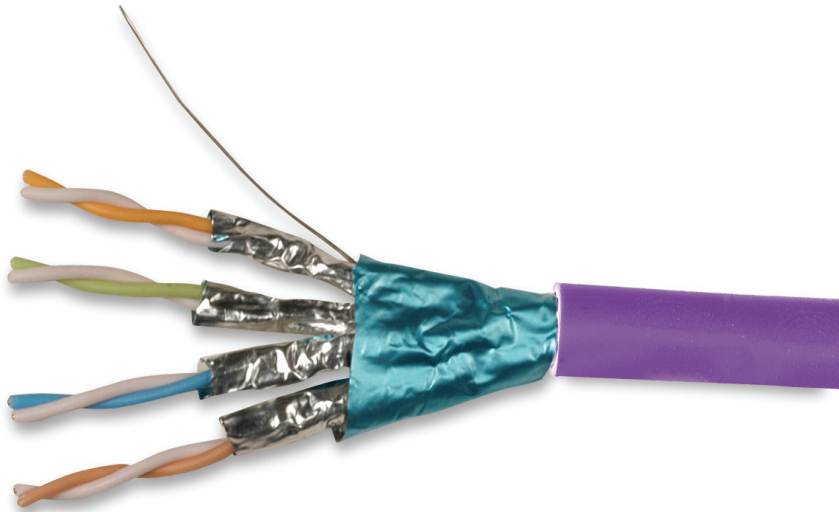

# CATEGORY 6A F/FTP CABLE - LSOH - SPECIAL

Siemon's category 6A / Class E<sub>A</sub> 4-pair F/FTP cable supports channel performance exceeding ANSI/TIA and ISO/IEC category 6A requirements. This cable uses a 5-foil screened design consisting of 4 individual foil wrapped pairs plus an overall foil. When combined with our shielded Z-MAX™ 6A connectivity, the end result is a channel capable of supporting 10GBASE-T operation over 100-meter, 4-connector topologies. In addition, the screened construction ensures virtually zero alien crosstalk.

## HIGHLIGHTS

- 5-foil shield (F/FTP)
- Category 6A Performance tested beyond 500 MHz
- Supports all applications designed to operate over standards compliant Class E<sub>A</sub> / Category 6A cabling systems including VoIP, IP video and future 10 gigabit applications.