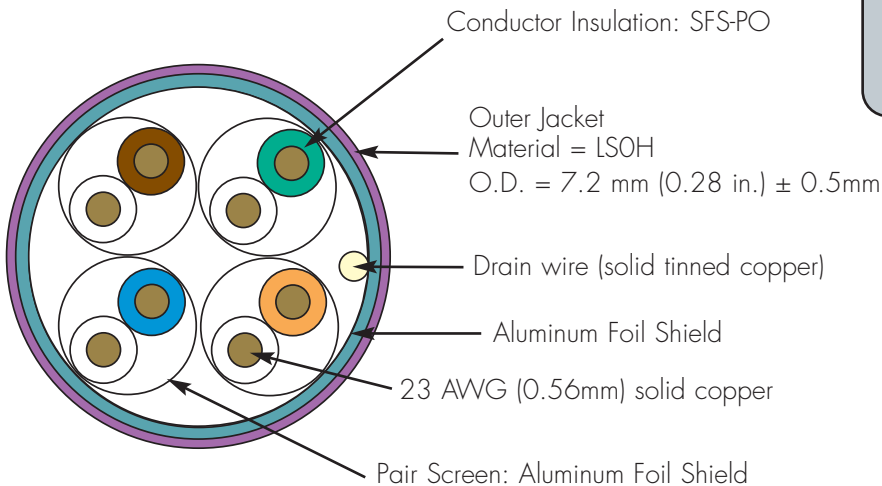

CATEGORY 6A F/FTP CABLE - LSOH - SPECIAL

Siemon's category 6A / Class E_A 4-pair F/FTP cable supports channel performance exceeding ANSI/TIA and ISO/IEC category 6A requirements. This cable uses a 5-foil screened design consisting of 4 individual foil wrapped pairs plus an overall foil. When combined with our shielded Z-MAX™ 6A connectivity, the end result is a channel capable of supporting 10GBASE-T operation over 100-meter, 4-connector topologies. In addition, the screened construction ensures virtually zero alien crosstalk.

HIGHLIGHTS

- 5-foil shield (F/FTP)
- Category 6A Performance tested beyond 500 MHz
- Supports all applications designed to operate over standards compliant Class E_A / Category 6A cabling systems including VoIP, IP video and future 10 gigabit applications.

STANDARDS COMPLIANCE

- ANSI/TIA-568-C.2 Category 6A
- ISO/IEC 11801 Class E_A
- IEC 61156-5
- EN 50173-1; EN 50288-5-1
- EN 50290-2-27
- IEEE 802.5 16 MB; ISDN; FDDI; ATM
- IEEE 802.3 10 BASE-T, 100 BASE-T, 1000 BASE-T; 10G BASE-T
- IEC 60332-1; IEC 60754-2; IEC 61034

CABLE — INTERNATIONAL - SPECIAL