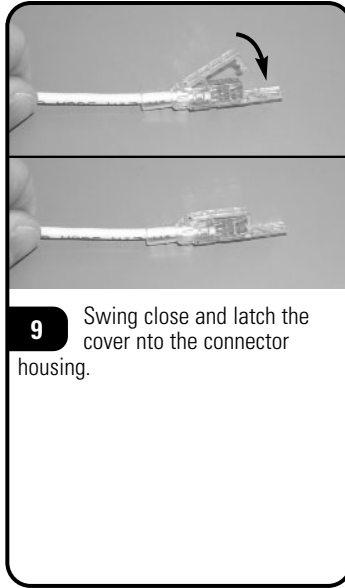

4 Insert crimp ring into the housing with the rounded side forward (contact side).

5 Lace the conductors through the housing and the crimp ring and into the termination cap. Orient the conductors in accordance with color-coded dot on cap.

Note: Cable jacket should be inserted through the crimp ring and up against termination cap.

6 While maintaining inward pressure on cable, use the diagonal cutters or equivalent to trim excess conductors flush with termination cap.

7 Maintain inward pressure on cable and use parallel jaw pliers to terminate conductors. Squeeze cap flush with connector housing.

Note: Cable jacket should be up against termination cap.

CRITICAL STEP

8 Using a small flathead screwdriver or equivalent, press and crimp the metal ring **securely** onto the cable jacket.

Incorrect: Jacket is not under crimp ring.

TERA™ 1-Pair UTP Plug Instructions

To assist safe installations, comply with the following:

- A. Use caution when installing or modifying telecommunications circuits.
- B. Never touch uninsulated wire terminals unless the circuit has been disconnected.
- C. Never install this device in a wet location.
- D. Never install wiring during a lightning storm.