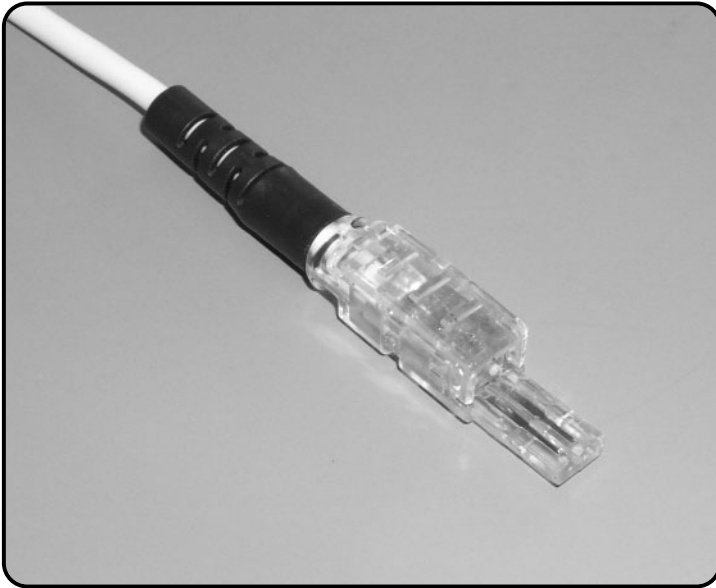

TERA™ 1-Pair UTP Plug Instructions

1 Install boot, narrow end first.

2 Using the CPT cable preparation tool or equivalent, strip off approximately 1-2 inches (25-51mm) of cable jacket.

3 Untwist and flatten the conductors in preparation for insertion.

4 Insert crimp ring into the housing with the rounded side forward (contact side).

5 Lace the conductors through the housing and the crimp ring and into the termination cap. Orient the conductors in accordance with color-coded dot on cap.

Note: Cable jacket should be inserted through the crimp ring and up against termination cap.

6 While maintaining inward pressure on cable, use the diagonal cutters or equivalent to trim excess conductors flush with termination cap.

7 Maintain inward pressure on cable and use parallel jaw pliers to terminate conductors. Squeeze cap flush with connector housing.

Note: Cable jacket should be up against termination cap.

CRITICAL STEP

8 Using a small flathead screwdriver or equivalent, press and crimp the metal ring **securely** onto the cable jacket.