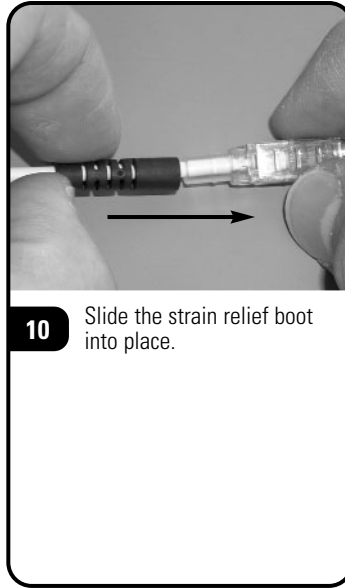

4 Insert crimp ring into the housing with the rounded side forward (contact side).

5 Lace the conductors through the housing and the crimp ring and into the termination cap. Orient the conductors in accordance with color-coded dot on cap.

Note: Cable jacket should be inserted through the crimp ring and up against termination cap.

6 While maintaining inward pressure on cable, use the diagonal cutters or equivalent to trim excess conductors flush with termination cap.

7 Maintain inward pressure on cable and use parallel jaw pliers to terminate conductors. Squeeze cap flush with connector housing.

Note: Cable jacket should be up against termination cap.

CRITICAL STEP

8 Using a small flathead screwdriver or equivalent, press and crimp the metal ring **securely** onto the cable jacket.

Incorrect: Jacket is not under crimp ring.

TERA™ 1-Pair UTP Plug Instructions

To assist safe installations, comply with the following:

- A. Use caution when installing or modifying telecommunications circuits.
- B. Never touch uninsulated wire terminals unless the circuit has been disconnected.
- C. Never install this device in a wet location.
- D. Never install wiring during a lightning storm.