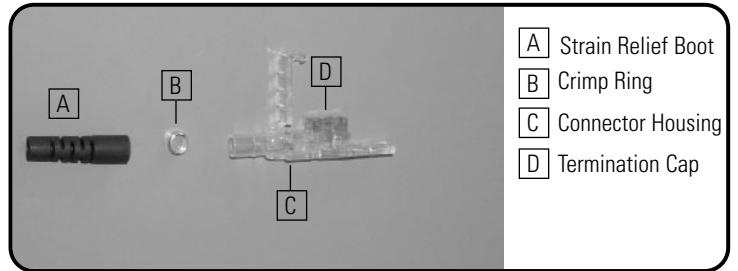

TERA™ 1-Pair UTP Plug Instructions

1 Install boot, narrow end first.

2 Using the CPT cable preparation tool or equivalent, strip off approximately 1-2 inches (25-51mm) of cable jacket.

3 Untwist and flatten the conductors in preparation for insertion.

4 Insert crimp ring into the housing with the rounded side forward (contact side).

5 Lace the conductors through the housing and the crimp ring and into the termination cap. Orient the conductors in accordance with color-coded dot on cap.

Note: Cable jacket should be inserted through the crimp ring and up against termination cap.

6 While maintaining inward pressure on cable, use the diagonal cutters or equivalent to trim excess conductors flush with termination cap.

7 Maintain inward pressure on cable and use parallel jaw pliers to terminate conductors. Squeeze cap flush with connector housing.

Note: Cable jacket should be up against termination cap.

CRITICAL STEP

8 Using a small flathead screwdriver or equivalent, press and crimp the metal ring **securely** onto the cable jacket.