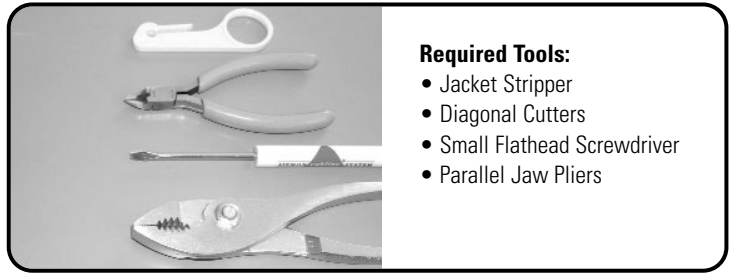

TERA™ 1-Pair UTP Plug Instructions

1 Install boot, narrow end first.

2 Using the CPT cable preparation tool or equivalent, strip off approximately 1-2 inches (25-51mm) of cable jacket.

3 Untwist and flatten the conductors in preparation for insertion.

4 Insert crimp ring into the housing with the rounded side forward (contact side).

5 Lace the conductors through the housing and the crimp ring and into the termination cap. Orient the conductors in accordance with color-coded dot on cap.

Note: Cable jacket should be inserted through the crimp ring and up against termination cap.

6 While maintaining inward pressure on cable, use the diagonal cutters or equivalent to trim excess conductors flush with termination cap.

7 Maintain inward pressure on cable and use parallel jaw pliers to terminate conductors. Squeeze cap flush with connector housing.

Note: Cable jacket should be up against termination cap.

CRITICAL STEP

8 Using a small flathead screwdriver or equivalent, press and crimp the metal ring **securely** onto the cable jacket.