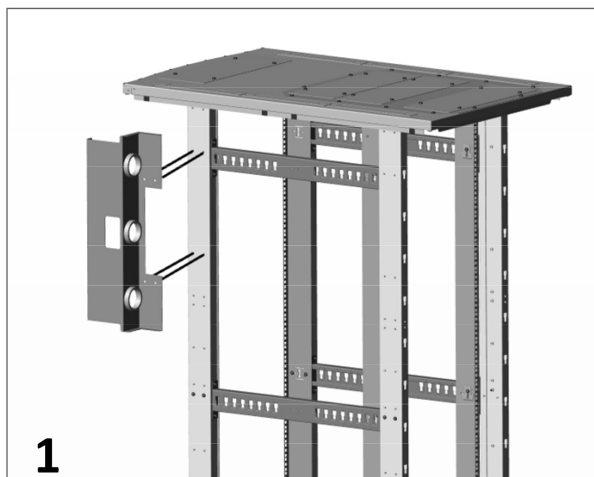

VP-EVPC6-1-42

VP-EVPC6-1-42

TOOLS
#2 PHILIPS

HARDWARE
8 – 12-24 SCREWS
8 – CUP WASHERS

SIEMON[™]
www.siemon.com

VP-EVPC6-1-45

VP-EVPC6-1-45

TOOLS
#2 PHILIPS

HARDWARE
8 – 12-24 SCREWS
8 – CUP WASHERS