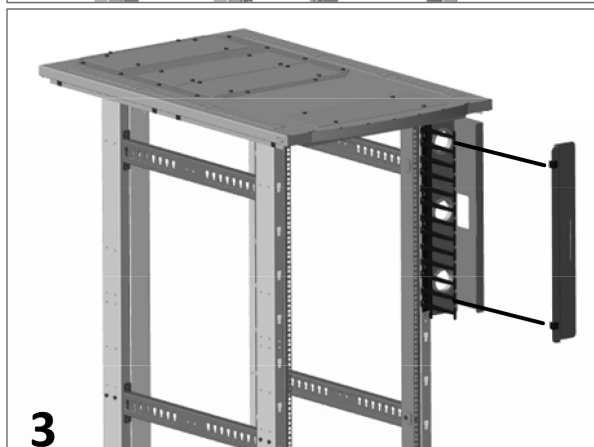

VP-EVPC6-1-42

VP-EVPC6-1-42

TOOLS
#2 PHILIPS

HARDWARE
8 – 12-24 SCREWS
8 – CUP WASHERS

SIEMON[™]
www.siemon.com

VP-EVPC6-1-45

VP-EVPC6-1-45

TOOLS
#2 PHILIPS