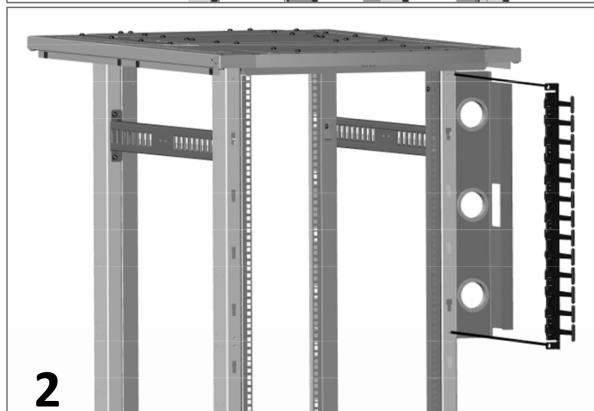

VP-EVPC6-1-42

VP-EVPC6-1-42

TOOLS
#2 PHILIPS

HARDWARE
8 – 12-24 SCREWS
8 – CUP WASHERS

SIEMON[™]
www.siemon.com

VP-EVPC6-1-45

VP-EVPC6-1-45

TOOLS
#2 PHILIPS