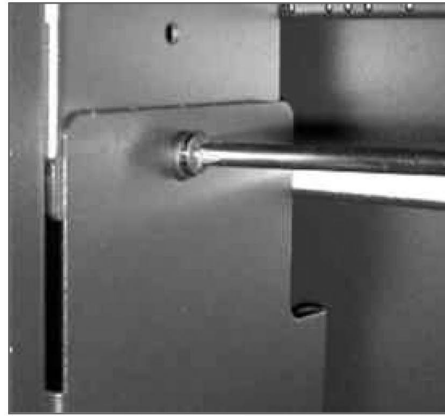

V800 ZERO-U ACCESSORIES

(XX) = CABINET U HEIGHT – 42, 45, 48

TOOLS/HARDWARE

T30 Torx Driver

#2 Philips

(4) M6 Screws

SIEMON™

www.siemon.com

PANEL MOUNTING

ZERO-U PANEL MOUNTING HOLE LOCATIONS

PANEL MOUNTING

SOME PANELS MAY REQUIRE THAT THE EQUIPMENT RAILS BE ADJUSTED TO PROVIDE CLEARANCE FOR CERTAIN FEATURES ON THE PART.

REFER TO CABINET INSTRUCTIONS FOR THIS STEP.