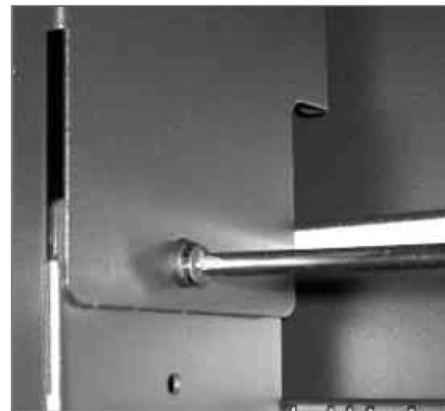

V800 ZERO-U ACCESSORIES

(XX) = CABINET U HEIGHT – 42, 45, 48

TOOLS/HARDWARE

T30 Torx Driver

#2 Philips

(4) M6 Screws

SIEMON™

www.siemon.com

PANEL MOUNTING

ZERO-U PANEL MOUNTING HOLE LOCATIONS

PANEL MOUNTING

SOME PANELS MAY REQUIRE THAT THE EQUIPMENT RAILS BE ADJUSTED TO PROVIDE CLEARANCE FOR CERTAIN FEATURES ON THE PART.

REFER TO CABINET INSTRUCTIONS FOR THIS STEP.