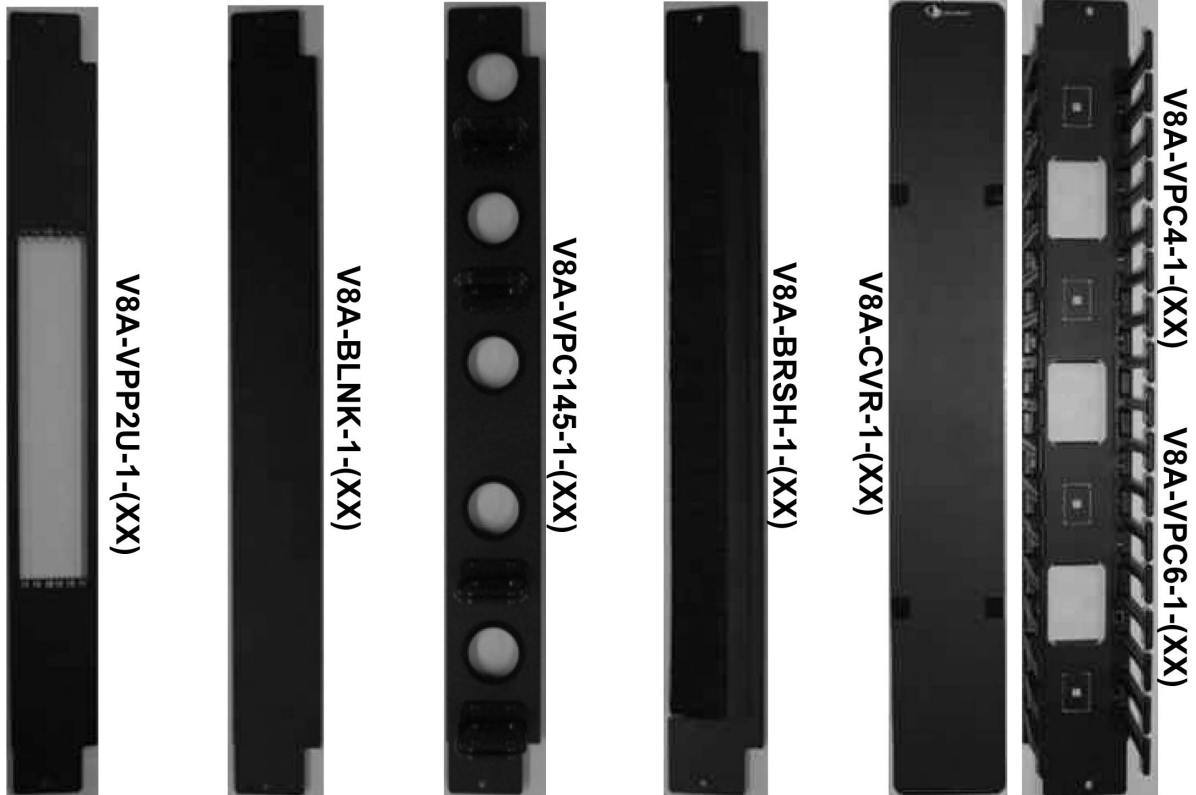

V800 ZERO-U ACCESSORIES

(XX) = CABINET U HEIGHT – 42, 45, 48

TOOLS/HARDWARE

T30 Torx Driver

#2 Philips

(4) M6 Screws

SIEMON™

www.siemon.com

PANEL MOUNTING

ZERO-U PANEL MOUNTING HOLE LOCATIONS

PANEL MOUNTING

SOME PANELS MAY REQUIRE THAT THE EQUIPMENT RAILS BE ADJUSTED TO PROVIDE CLEARANCE FOR CERTAIN FEATURES ON THE PART.

REFER TO CABINET INSTRUCTIONS FOR THIS STEP.