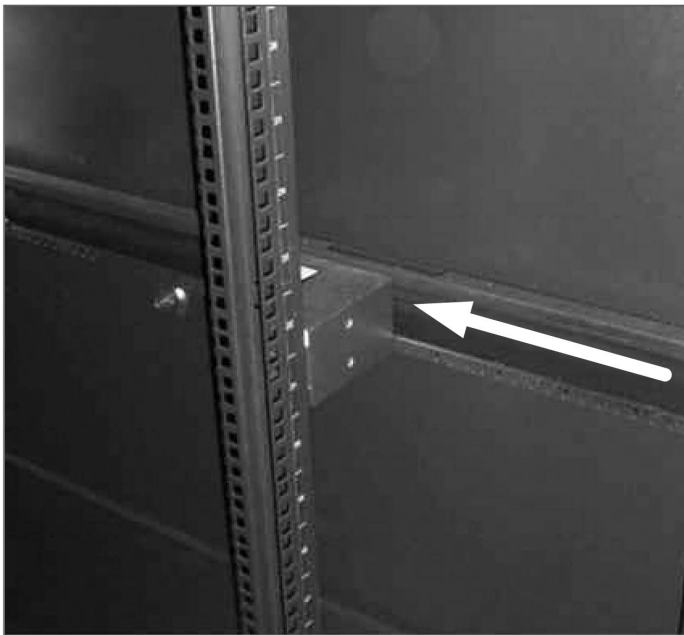

V800 ZERO-U ACCESSORIES

(XX) = CABINET U HEIGHT – 42, 45, 48

TOOLS/HARDWARE

T30 Torx Driver

#2 Philips

(4) M6 Screws

SIEMON™

www.siemon.com

PANEL MOUNTING

ZERO-U PANEL MOUNTING HOLE LOCATIONS

PANEL MOUNTING

SOME PANELS MAY REQUIRE THAT THE EQUIPMENT RAILS BE ADJUSTED TO PROVIDE CLEARANCE FOR CERTAIN FEATURES ON THE PART.

REFER TO CABINET INSTRUCTIONS FOR THIS STEP.