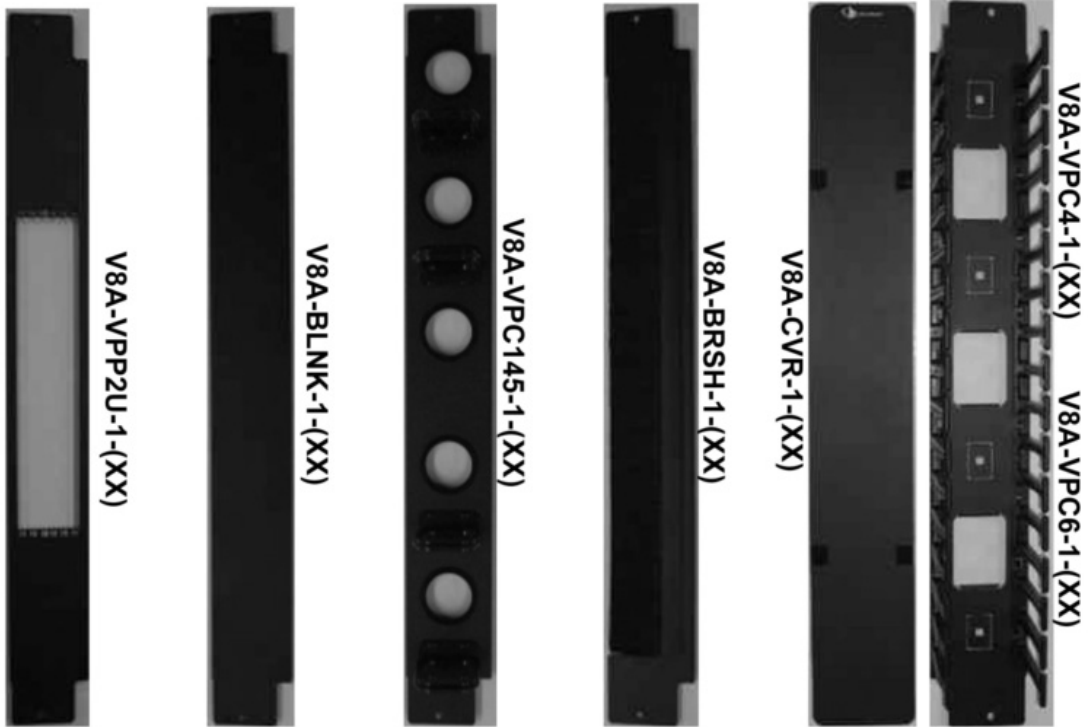

# V800 ZERO-U ACCESSORIES

(XX) = CABINET U HEIGHT – 42, 45, 48

## TOOLS/HARDWARE

T30 Torx Driver

#2 Philips

(4) M6 Screws

**SIEMON™**  
www.siemon.com