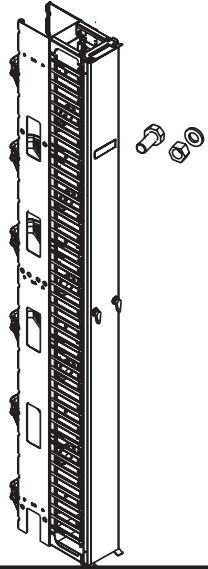

VPC Installation Instructions

Parts Description

QTY DESCRIPTION

- 1 Vertical manager
- 1 Door assembly
- 2 Door Stop Brackets
- 8 10-24 X 3/8" Phillip Screws
- 12 3/8-16x1 screws
- 12 3/8-16 hex nuts
- 12 3/8 lock washers

* A 9/16-inch socket wrench or equivalent is required.

Required Tools

- 9/16 in. Socket Wrench
- Phillips Head Screwdriver

1

Using a phillips head screwdriver, attach door stop brackets to vertical manager using (4) 10-24 X 3/8" screws per bracket.

2

Some components may be attached to packing material. Verify the vertical manager is orientated correctly by ensuring the arrow found on the center plate is pointing up.

3

Line up the mounting holes on the rack and manager. The smaller diameter mounting holes will be used for Siemon racks. For all other racks, cross-reference the mounting-hole locations on the rack channels and the VPC. Using the hardware provided, secure all hardware with a 9/16-inch socket wrench or equivalent. Repeat these steps to mount the VPC between two racks.

5 To install the door, place the bottom door pins into their respective holes on the bottom door ramp. Once the bottom pins are engaged push the top of the door into position. Move the top of the door slightly to ensure it is fully engaged.