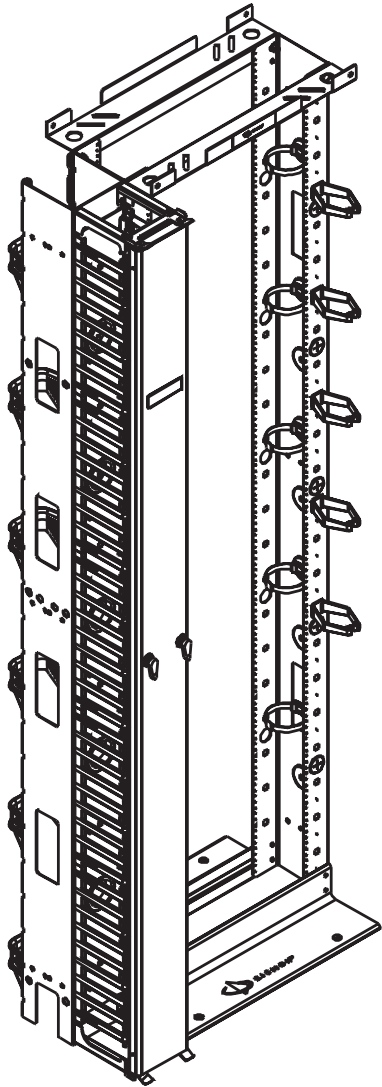

VPC Installation Instructions

Parts Description

QTY DESCRIPTION

- 1 Vertical manager
- 1 Door assembly
- 2 Door Stop Brackets
- 8 10-24 X 3/8" Phillip Screws
- 12 3/8-16x1 screws
- 12 3/8-16 hex nuts
- 12 3/8 lock washers

* A 9/16-inch socket wrench or equivalent is required.

Required Tools

- 9/16 in. Socket Wrench
- Phillips Head Screwdriver

1

Using a phillips head screwdriver, attach door stop brackets to vertical manager using (4) 10-24 X 3/8" screws per bracket.

2

Some components may be attached to packing material. Verify the vertical manager is orientated correctly by ensuring the arrow found on the center plate is pointing up.

3

Line up the mounting holes on the rack and manager. The smaller diameter mounting holes will be used for Siemon racks. For all other racks, cross-reference the mounting-hole locations on the rack channels and the VPC. Using the hardware provided, secure all hardware with a 9/16-inch socket wrench or equivalent. Repeat these steps to mount the VPC between two racks.

5 To install the door, place the bottom door pins into their respective holes on the bottom door ramp. Once the bottom pins are engaged push the top of the door into position. Move the top of the door slightly to ensure it is fully engaged.