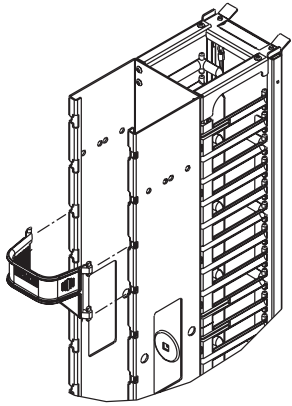

VPC Installation Instructions

4 Install the (6) channel retainers on rear of the manager.

Note: Managers fit loosely for easy hinging. To secure managers, squeeze sides and slide down into locking position.