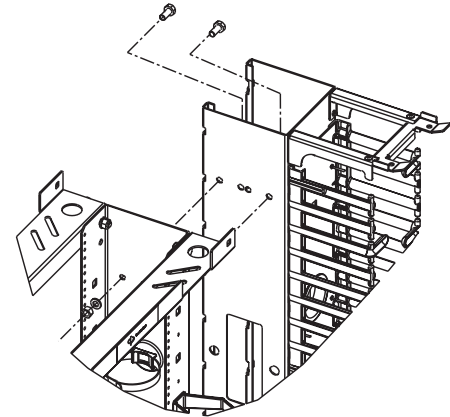

VPC Installation Instructions

Parts Description

QTY DESCRIPTION

- 1 Vertical manager
- 1 Door assembly
- 2 Door Stop Brackets
- 8 10-24 X 3/8" Phillip Screws
- 12 3/8-16x1 screws
- 12 3/8-16 hex nuts
- 12 3/8 lock washers

* A 9/16-inch socket wrench or equivalent is required.

Required Tools

- 9/16 in. Socket Wrench
- Phillips Head Screwdriver

1

Using a phillips head screwdriver, attach door stop brackets to vertical manager using (4) 10-24 X 3/8" screws per bracket.

2

Some components may be attached to packing material. Verify the vertical manager is orientated correctly by ensuring the arrow found on the center plate is pointing up.

3

Line up the mounting holes on the rack and manager. The smaller diameter mounting holes will be used for Siemon racks. For all other racks, cross-reference the mounting-hole locations on the rack channels and the VPC. Using the hardware provided, secure all hardware with a 9/16-inch socket wrench or equivalent. Repeat these steps to mount the VPC between two racks.