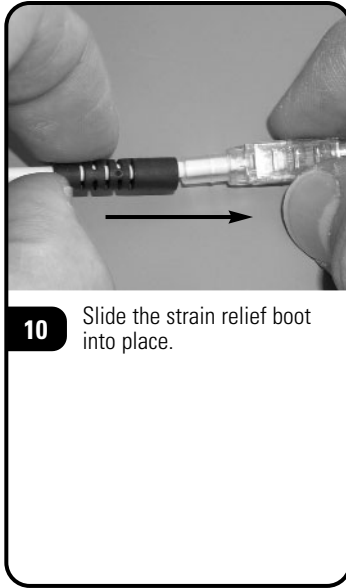

4 Insert crimp ring into the housing with the rounded side forward (contact side).

5 Lace the conductors through the housing and the crimp ring and into the termination cap. Orient the conductors in accordance with color-coded dot on cap.

Note: Cable jacket should be inserted through the crimp ring and up against termination cap.

6 While maintaining inward pressure on cable, use the diagonal cutters or equivalent to trim excess conductors flush with termination cap.

7 Maintain inward pressure on cable and use parallel jaw pliers to terminate conductors. Squeeze cap flush with connector housing.

Note: Cable jacket should be up against termination cap.

CRITICAL STEP

8 Using a small flathead screwdriver or equivalent, press and crimp the metal ring **securely** onto the cable jacket.

Incorrect: Jacket is not under crimp ring.

TERA™ 1-Pair UTP Plug Instructions

To assist safe installations, comply with the following:

- A. Use caution when installing or modifying telecommunications circuits.
- B. Never touch uninsulated wire terminals unless the circuit has been disconnected.
- C. Never install this device in a wet location.
- D. Never install wiring during a lightning storm.