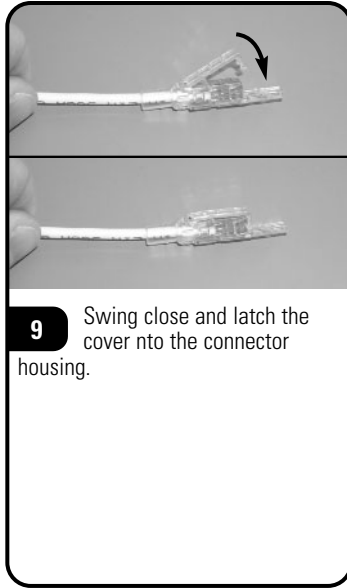

4 Insert crimp ring into the housing with the rounded side forward (contact side).

5 Lace the conductors through the housing and the crimp ring and into the termination cap. Orient the conductors in accordance with color-coded dot on cap.

Note: Cable jacket should be inserted through the crimp ring and up against termination cap.

6 While maintaining inward pressure on cable, use the diagonal cutters or equivalent to trim excess conductors flush with termination cap.

7 Maintain inward pressure on cable and use parallel jaw pliers to terminate conductors. Squeeze cap flush with connector housing.

Note: Cable jacket should be up against termination cap.

CRITICAL STEP

8 Using a small flathead screwdriver or equivalent, press and crimp the metal ring **securely** onto the cable jacket.

Incorrect: Jacket is not under crimp ring.

TERA™ 1-Pair UTP Plug Instructions

To assist safe installations, comply with the following:

- A. Use caution when installing or modifying telecommunications circuits.
- B. Never touch uninsulated wire terminals unless the circuit has been disconnected.
- C. Never install this device in a wet location.
- D. Never install wiring during a lightning storm.