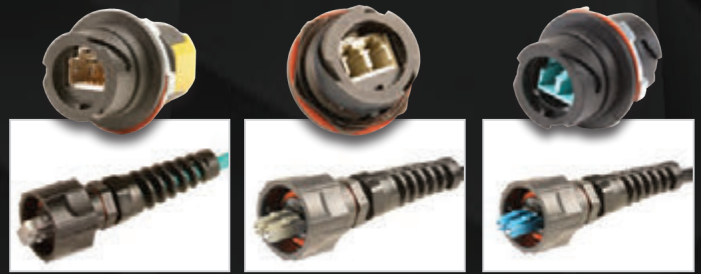

www.siemon.com/ruggedized

Innovative Connecting Hardware ▶

Siemon's exclusive quarter-turn tamper-resistant bayonet-style outlet and plug housings ensure IP66/67-rated ingress protection. Compression fittings with gripping ribs are easy to handle, provide superior seals, and protect cable bend radii.

Versatile Mounting Options ▶

All Siemon ruggedized connecting hardware can be mounted in rear gasket sealed IP44 rated 1-, 2-, 3- and 4-port stainless-steel faceplates or IP66/IP67 (NEMA 4X) rated 1-, 2-, 3-, and 4-port surface mount boxes. Angled 4-port and single opening DIN rail mounted patch panels support copper and optical fiber connections inside control panels and distribution cabinets.

◀ A Robust End-to-End Solution

Our comprehensive ruggedized package features a wide range of products, including indoor/outdoor and outside plant cables, patch cords, and optical fiber jumpers. Experience seamless integration with bulkhead fiber adapters, outlet-to-outlet couplers, and innovative accessories like angled category 5e plug assemblies, field-terminated category 6A Z-PLUG™ with protective glands, tethered plug and outlet dust caps, and M12 D coded cable assemblies.