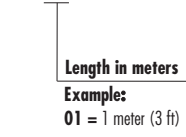

ValuLight Singlemode OS1/OS2 LC UPC Duplex Jumpers, LSOH

J2-LCULCUL-(XX)H . . . . . Singlemode, Yellow cable, Blue connectivity