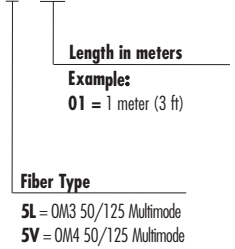

Ordering Information

ValuLight Multimode OM3 and OM4 LC Duplex Jumpers, LSOH

J2-LCLC(XX)-(XX)AH . . . . . Multimode 50/125um, Aqua cable, Beige connectivity