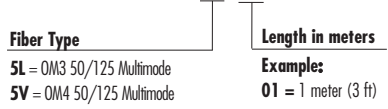

ValuLight Multimode OM3 and OM4 900µm LC Buffered Simplex Pigtails, LSOH

P1B-LC(XX)-(XX)AH . . . . . Multimode 50/125um, Aqua cable, Beige connectivity