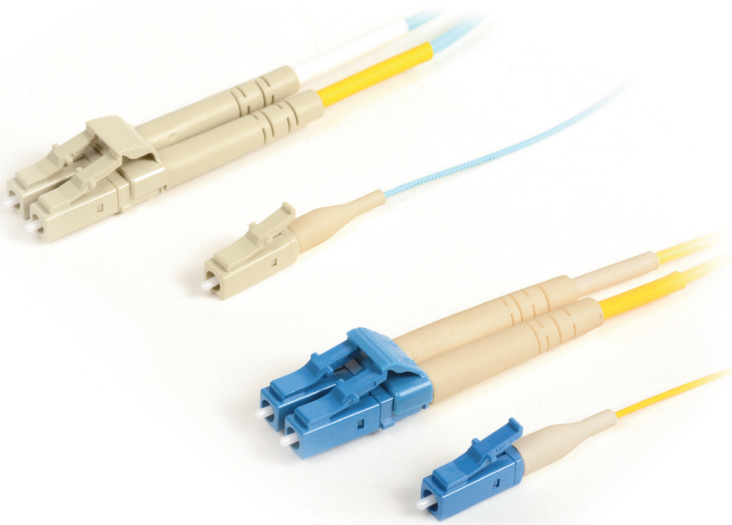

## ValuLight™ LC Jumpers & Pigtails - International

Simon's ValuLight line of LC fiber cable assemblies provides exceptional value. ValuLight fiber cable assemblies exceed ANSI/TIA-568.3-D and ISO/IEC 11801-1 specifications for insertion loss and return loss. Ideal for network cabling data communication applications, they are available in multiple LC connector types in both multimode and singlemode.

**Fiber Types** – OM3, OM4, OS1/OS2

**Connectivity** – LC simplex , LC duplex (LC UPC singlemode)

**Jacket Rating** – LSOH

**Cable Jacket** – Color coded per ANSI/TIA-598-D

**Fiber Optic Connector** – Intermateability Type LC per YD/T1272.1-2003 (LC) , ANSI/TIA-604-10, IEC 61754-20

## ValuLight Multimode OM3 and OM4 900µm LC Buffered Simplex Pigtails, LSOH

P1B-LC(XX)-(XX)AH . . . . . Multimode 50/125um, Aqua cable, Beige connectivity

## ValuLight Singlemode OS1/OS2 900µm LC UPC Buffered Simplex Pigtails, LSOH

P1B-LCUL-(XX)H . . . . . Singlemode, Yellow cable, Blue connectivity

Because we continuously improve our products, Siemon reserves the right to change specifications and availability without prior notice.