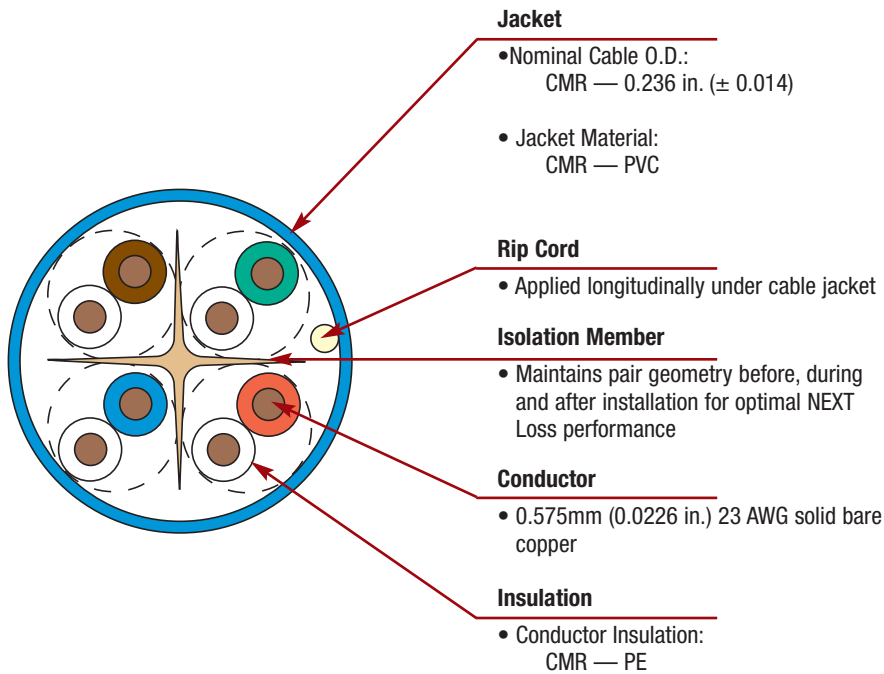

# SYSTEM 6® UTP CABLE —RISER-US

System 6 cable provides significant headroom above all TIA and ISO/IEC category 6 transmission performance specifications. Combine our high performance category 6 connectivity with System 6 cable and the result is a system with superior electrical performance for optimum applications support.

## HIGHLIGHTS

- Reverse sequential numbering
- Round jacket
- Center isolation member
- Jacket material is lead free