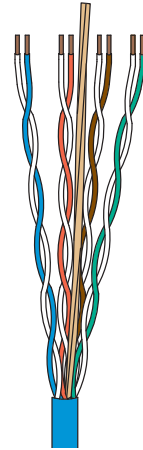

PRODUCT INFORMATION

System 6® UTP Cable

ELECTRICAL SPECIFICATIONS

DC Resistance	<9.38 Ω/100m
DC Resistance Unbalance	5%
Mutual Capacitance	5.6 nF/100m
Capacitance Unbalance	<330 pF/100m
Characteristic Impedance (ohms)	1-100 MHz: 100 ± 15% 100 - 520 MHz: 100 ± 22%
NVP	CMR— 65%
TCL/LCL	30-10log(f/100)dB
Delay Skew	≤ 35ns/100m

PHYSICAL PROPERTIES

	CMR
Pulling Tension (max)	110N (25 lbf)
Bend Radius (min)	25mm (1 in.)
Installation Temperature	-36 to 60°C (-32 to 140°F)
Storage Temperature	-34 to 75°C (-30 to 167°F)
Operating Temperature	-34 to 60°C (-30 to 140°F)

TRANSMISSION PERFORMANCE

GUARANTEED WORST CASE*
 SIEMON TYPICAL

Frequency (MHz)	Insertion Loss (dB)		NEXT (dB)		PS NEXT (dB)		ACR (dB)		PSACR (dB)		ACR-F (dB)		PS ACR-F (dB)		Return Loss (dB)		Propagation Delay (ns)	
	Guaranteed	Typical	Guaranteed	Typical	Guaranteed	Typical	Guaranteed	Typical	Guaranteed	Typical	Guaranteed	Typical	Guaranteed	Typical	Guaranteed	Typical	Guaranteed	Typical
1.0	2.0	1.8	77.3	87.3	75.3	82.3	75.3	85.5	73.3	80.5	70.8	84.8	68.8	79.8	20.0	29.0	550	545
4.0	3.8	3.5	68.3	78.3	66.3	73.3	64.5	74.8	62.5	69.8	58.8	72.8	56.8	67.8	23.6	32.0	532	527
10.0	5.9	5.6	62.3	72.3	60.3	67.3	56.4	66.7	54.4	61.7	50.8	64.8	48.8	59.8	26.0	38.0	525	520
16.0	7.5	7.1	59.2	69.2	57.2	64.2	51.8	62.1	49.8	57.1	46.7	60.7	44.7	55.7	26.0	34.0	523	518
20.0	8.4	7.9	57.8	67.8	55.8	62.8	49.4	59.9	47.4	54.9	44.8	58.8	42.8	53.8	26.0	34.0	522	517
31.25	10.6	10.0	54.9	64.9	52.9	59.9	44.3	54.9	42.3	49.9	40.9	54.9	38.9	49.9	25.0	32.0	520	515
62.5	15.2	14.4	50.4	60.4	48.4	55.4	35.1	46.0	33.1	41.0	34.9	48.9	32.9	43.9	23.5	32.0	519	514
100.0	19.6	18.6	47.3	57.3	45.3	52.3	27.7	38.7	25.7	33.7	30.8	44.8	28.8	39.8	22.5	32.0	518	513
160.0	25.4	24.1	44.2	54.2	42.2	49.2	18.9	30.1	16.9	25.1	26.7	40.7	24.7	35.7	21.5	31.0	517	512
200.0	28.7	26.8	42.8	52.8	40.8	47.8	14.1	26.0	12.1	21.0	24.8	38.8	22.8	33.8	21.0	29.0	517	512
250.0	32.6	30.5	41.3	51.3	39.3	46.3	8.8	20.8	6.8	15.8	22.8	37.0	20.8	31.8	20.5	29.0	516	511
300.0*	36.1	33.7	40.1	50.0	38.1	45.0	4.0	16.3	2.0	11.3	21.3	36.0	19.3	30.0	20.1	27.0	516	511
400.0*	42.6	40.3	38.3	48.0	36.3	43.0	-4.3	7.7	-6.3	2.7	18.8	32.0	16.8	27.0	19.5	26.0	516	511
500.0*	48.5	39.9	36.8	48.0	34.8	42.0	-11.7	8.1	-13.7	2.1	16.8	31.0	14.8	26.0	19.0	25.0	516	511
550.0*	51.3	39.7	36.2	46.0	34.2	42.0	-15.1	6.3	-17.1	2.3	16.0	30.0	14.0	26.0	18.8	24.0	516	510

*Performance for frequencies above 250 MHz are for information only.

All performance based on 100 meters (328 ft.).

System 6 Riser 4-Pair UTP Cable (CMR, CSA Type FT4):

9C6R4-E3-(XX)-RXA.....Riser, 1000 ft. Reellex

Use (XX) to specify jacket color: 02 = white, 03 = red, 04 = gray, 05 = yellow, 06 = blue, 07 = green, 08 = violet, 09 = orange

Cable colors highlighted in red in 1000 ft. package indicate FOCUS products which are readily available. Other colors may have extended lead times and minimum purchase requirements.

Because we continuously improve our products, Siemon reserves the right to change specifications and availability without prior notice.

North America
Watertown, CT USA
Phone (1) 860 945 4200 US
Phone (1) 888 425 6165 Canada

Europe/Middle East/Africa
Surrey, England
Phone (44) 0 1932 571771

Asia/Pacific
Shanghai, P.R. China
Phone (86) 21 5385 0303

Latin America
Bogota, Colombia
Phone (571) 657 1950