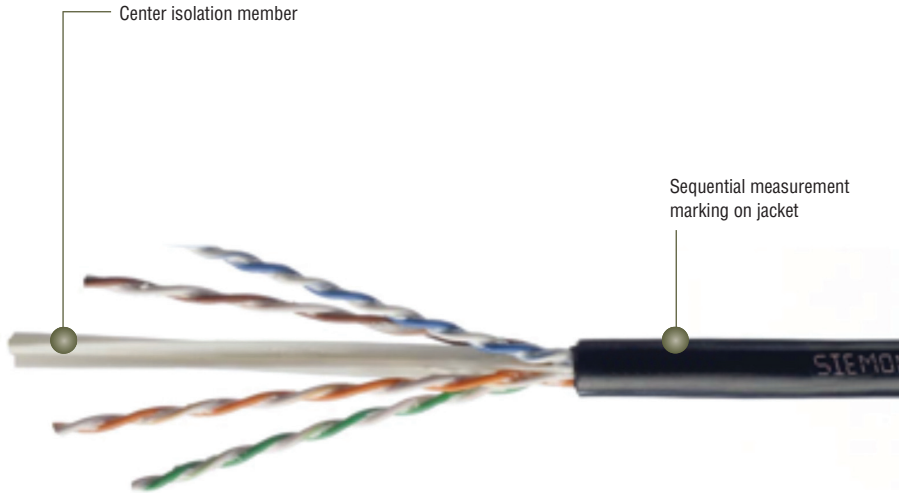

Solution 6® OSP UTP Cable (US)

Siemon category 6 compatible UTP Outside Plant (OSP) direct burial cable. Suitable for Direct Burial, aerial, and underground conduit applications

HIGHLIGHTS

- UTP, 4-pair with rip cord
- Polyolefin Jacket, UV Resistant
- Gel filled (Non Conductive)
- Supports all applications designed to operate over category 6 or lower rated systems.
- RoHS

*Cable compliant to Category 6 ANSI/TIA 568-C.2 with the exception of propagation delay.

Ordering Information

CATEGORY 6 OUTSIDE PLANT DIRECT BURIAL 4-PAIR CABLE 24 AWG UTP (BLACK PE JACKET):

9C6O4-E1..... 1000 ft. Reel