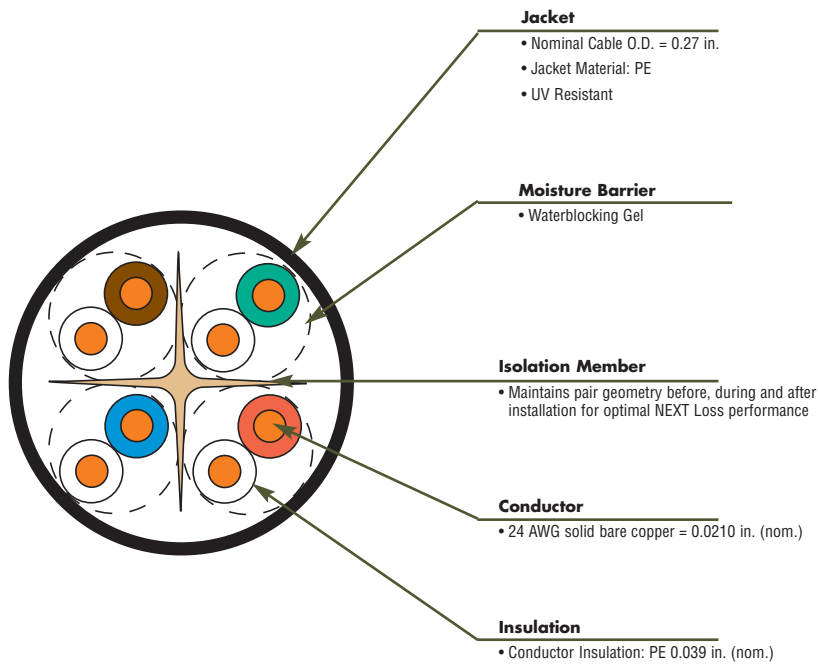

Solution 6® OSP UTP Cable (US)

Siemon category 6 compatible UTP Outside Plant (OSP) direct burial cable. Suitable for Direct Burial, aerial, and underground conduit applications

HIGHLIGHTS

- UTP, 4-pair with rip cord
- Polyolefin Jacket, UV Resistant
- Gel filled (Non Conductive)
- Supports all applications designed to operate over category 6 or lower rated systems.
- RoHS

Product Information

ELECTRICAL SPECIFICATIONS

DC Resistance	<9.38 Ω/100m
DC Resistance Unbalance	5%
Mutual Capacitance	5.6 nF/100m
Capacitance Unbalance	<330 pF/100m
Characteristic Impedance (ohms)	1-100 MHz: 100 ± 15% 100-250 MHz: 100 ± 20%
NVP	63%
LCL	30-10log(f/100)dB
Delay Skew	≤ 45ns
Propagation Delay	ns/100m) 565@10MHz