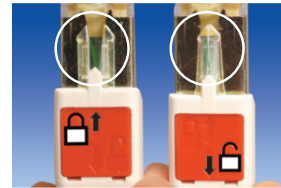

BladePatch® 5e Shielded Modular Cords

Siemon's category 5e BladePatch patch cords offer a unique solution for high-density patching environments. They feature an innovative push-pull boot design to control the latch, enabling easy access and removal of the cord in tight-fitting areas. The BladePatch cords are ideal for patching blade servers, patch panels, or any equipment with high density RJ-45 outlets.

Snagless — Push-pull latch design eliminates external thumb latch on standard modular plug designs which can snag and break

Universal Compatibility
Fits within any standard RJ-45 outlet.

Revolutionary Latch
Simply push the boot forward to latch into the outlet and pull back to release.

High Density
The push-pull design enables easy access and removal via the boot in tight-fitting areas.

Ordering Information:

Category 5e shielded BladePatch, double-ended modular patch cord with push-pull latching design, color matching cord/boot, T568A/B, LSOH