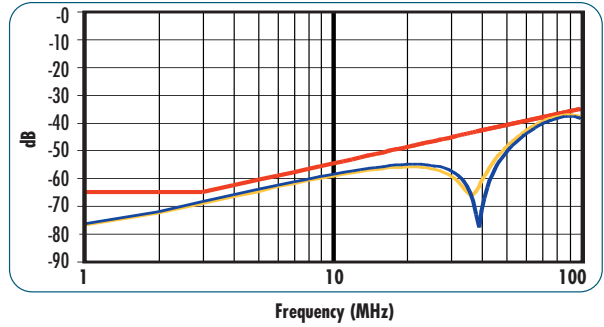

NEXT Performance

For additional resource information:
Visit our web site at www.siemon.com

Because we continuously improve our products, Siemon reserves the right to change specifications and availability without prior notice.

Worldwide Headquarters
North America
Watertown, CT USA
Phone (1) 860 945 4200

Regional Headquarters
Europe Russia Africa
Chertsy, Surrey, England
Phone (44) 0 1932 571771

Regional Headquarters
China
Shanghai, P.R. China
Phone (86) 215385 0303

Regional Headquarters
Latin America
Bogota, Colombia
Phone (571) 657 1950/51/52

Regional Headquarters
India Middle East
Dubai, United Arab Emirates
Phone (971) 4 3689743

Regional Headquarters
Asia Pacific
Sydney, Australia
Phone (61) 2 8977 7500

Siemon Interconnect Solutions
Watertown, CT USA
Phone (1) 860 945 4213 US
www.siemon.com/SIS