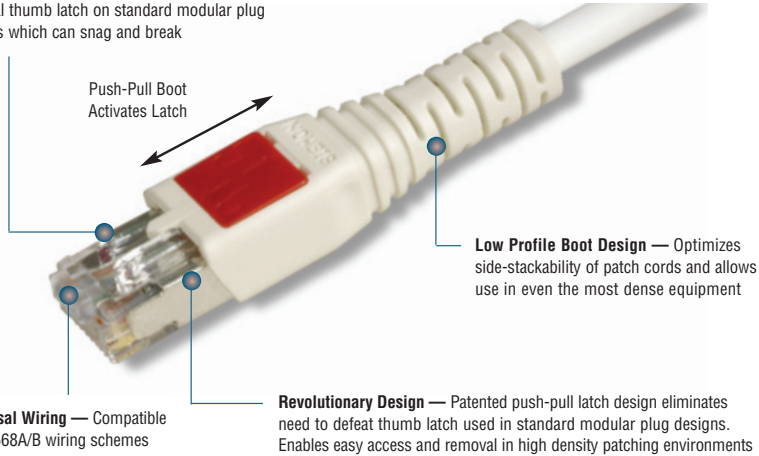

BladePatch® 5e Shielded Modular Cords

Siemon's category 5e BladePatch patch cords offer a unique solution for high-density patching environments. They feature an innovative push-pull boot design to control the latch, enabling easy access and removal of the cord in tight-fitting areas. The BladePatch cords are ideal for patching blade servers, patch panels, or any equipment with high density RJ-45 outlets.

Snagless — Push-pull latch design eliminates external thumb latch on standard modular plug designs which can snag and break

Universal Compatibility
Fits within any standard RJ-45 outlet.

Revolutionary Latch
Simply push the boot forward to latch into the outlet and pull back to release.

High Density
The push-pull design enables easy access and removal via the boot in tight-fitting areas.

Ordering Information:

Category 5e shielded BladePatch, double-ended modular patch cord with push-pull latching design, color matching cord/boot, T568A/B, LSOH