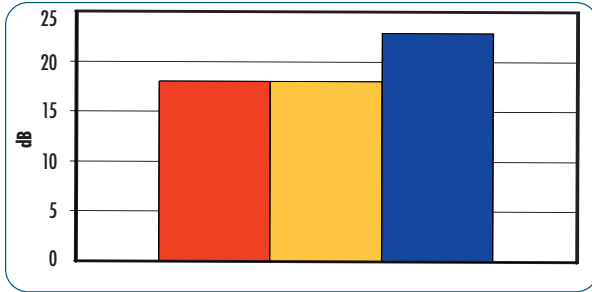

PRODUCT INFORMATION

Return Loss Performance

■ Limit
■ Worst Case
■ Typical