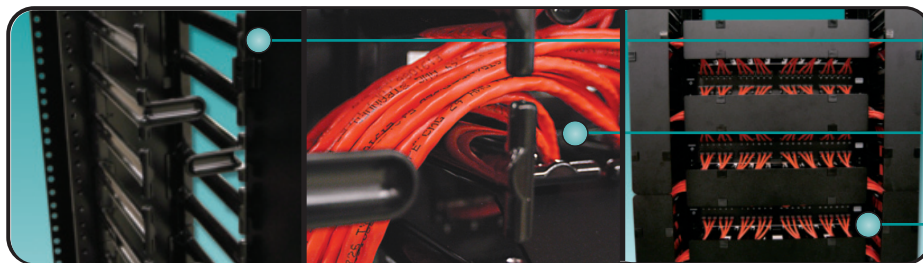

RS3 CABLE MANAGEMENT RACK SYSTEM

Siemon's RS3 series cable management rack system provides high capacity cable management for routing of both horizontal/backbone cabling and patch cords. Vertical channels with hinged cable manager covers conceal and route patch cables for a clean, professional installation.

ORDERING INFORMATION

RS3 Cable Management Rack System

RS3-072.1m x 0.48m (7 ft. x 19 in.) aluminum enhanced cable management rack system, 45U. Includes rack assembly hardware, vertical cable management channels with hinged covers, and ground lug

height: 2.1m (7 ft.)
width: 685.0mm (27 in.)
depth: 457.2mm (18 in.)

Add “-S” for steel.

Note: Aluminum racks are intended for use with connecting hardware and cable managers only. For mounting active equipment, steel racks are recommended.

Note: 1U = 44.5mm (1.75 in.)

RS-P04

RS-TRAY

Because we continuously improve our products, Siemon reserves the right to change specifications and availability without prior notice.

Rack Accessories

RS-P04Power Strip, North American, (10) 5-15R Receptacles, 5/15P Plug, 15A/120V, Resettable fuse, 1.2m (4ft.) (includes mounting hardware)