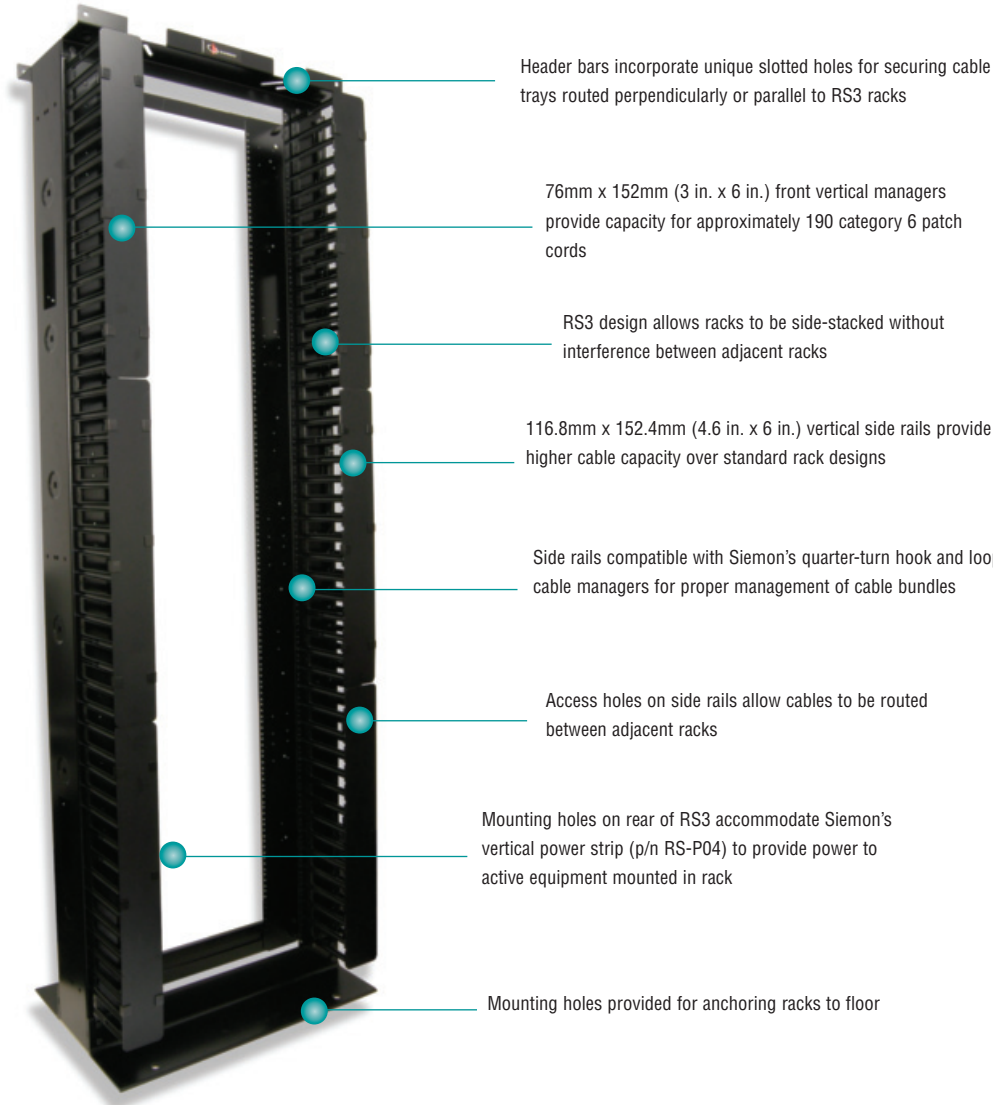

RS3 CABLE MANAGEMENT RACK SYSTEM

Siemon's RS3 series cable management rack system provides high capacity cable management for routing of both horizontal/backbone cabling and patch cords. Vertical channels with hinged cable manager covers conceal and route patch cables for a clean, professional installation.

ORDERING INFORMATION

RS3 Cable Management Rack System

RS3-072.1m x 0.48m (7 ft. x 19 in.) aluminum enhanced cable management rack system, 45U. Includes rack assembly hardware, vertical cable management channels with hinged covers, and ground lug

height: 2.1m (7 ft.)
width: 685.0mm (27 in.)
depth: 457.2mm (18 in.)

Add “-S” for steel.

Note: Aluminum racks are intended for use with connecting hardware and cable managers only. For mounting active equipment, steel racks are recommended.

Note: 1U = 44.5mm (1.75 in.)

RS-P04

RS-TRAY

Because we continuously improve our products, Siemon reserves the right to change specifications and availability without prior notice.

Rack Accessories

RS-P04Power Strip, North American, (10) 5-15R Receptacles, 5/15P Plug, 15A/120V, Resettable fuse, 1.2m (4ft.) (includes mounting hardware)