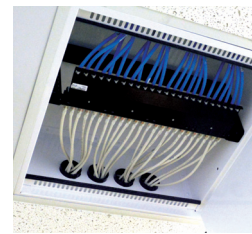

Accessibility – Hinged door and tilting bracket enable easy access to ports to facilitate terminations in a cost-effective zone cabling topology.