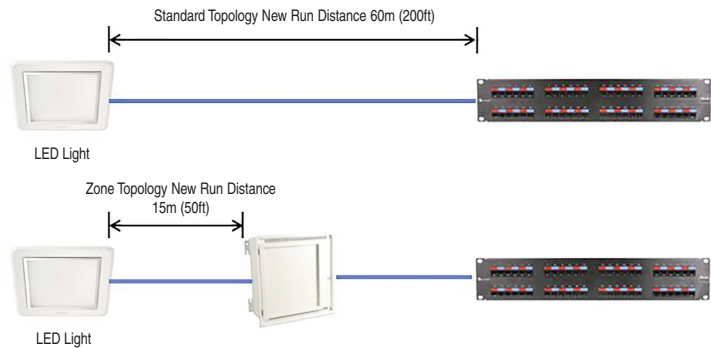

Example 60m (200 ft) traditional and zone cabling links depicting new cabling length required to support the addition of a new LED light.

Zone Cabling ROI

While dependent upon the exact number of moves, adds, and changes (MACs) performed per year, typical zone cabling plants of any size planned with 25% spare port availability not only significantly reduce client disruption, but allow the building owner to recoup the cost of the extra port capacity within a two to five year span or after reaching the ROI threshold (i.e. either 14 moves and 17 adds or 16 moves and 20 adds depending upon cabling type). For more information please visit www.siemon.com/convergeit.

Because we continuously improve our products, Siemon reserves the right to change specifications and availability without prior notice.

Worldwide Headquarters
North America
Watertown, CT USA
Phone (1) 860 945 4200 US
Phone (1) 888 425 6165

Regional Headquarters
Europe/Russia/Africa
Chertsy, Surrey, England
Phone (44) 0 1932 571771

Regional Headquarters
China
Shanghai, P.R. China
Phone (86) 215385 0303

Regional Headquarters
Latin America
Bogota, Colombia
Phone (571) 657 1950/51/52

Regional Headquarters
Middle East
Dubai, United Arab Emirates
Phone (971) 4 3689743
Phone (971) 50 5518716

Regional Headquarters
Asia/Pacific
Frenchs Forest
Sydney, Australia
Phone (86) 21 5385 0303

Siemon Interconnect
Solutions
Watertown, CT USA
Phone (1) 860 945 4213 US
www.siemon.com/SIS