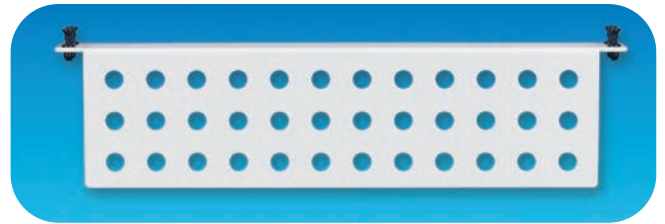

▶▶ Siemon MDU Cabling Products

COMMAND CENTER® COAX PANELS

RF Panel (Full Size)

HC-RF-FP-80.....Full size blank RF distribution panel. (Load up to 4 HC-RF-8NS splitters to achieve desired RF distribution capacity). For use in the 10, 20 inch Command Centers. Mounting and labeling hardware included. Light ivory