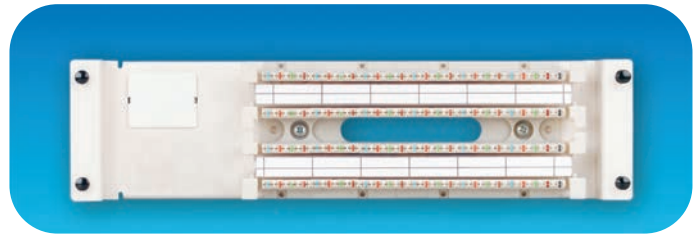

▶▶ Siemon MDU Cabling Products

COMMAND CENTER® VOICE/DATA PANELS

S110® Voice Panel (Full Size)

HC-110-80.....Siemon 100-pair S110 field termination block
For use in the 10, 20 inch. Command Centers.
Mounting, connecting, and labeling hardware
included. Light ivory