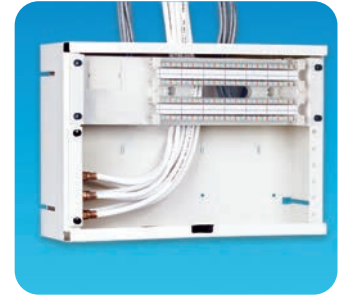

▶▶ Siemon MDU Cabling Products

COMMAND CENTER® ENCLOSURES

10 Inch Command Center

HC-ENCL-10-80 .....10 inch enclosure with factory-installed lock, cover, and provisions for a single gang electrical box. Light ivory

Width: 368mm (14.5 in.)

Height: 254mm (10 in.)

Depth: 119.4mm (4.7 in.)

HC-ENCL-10-80