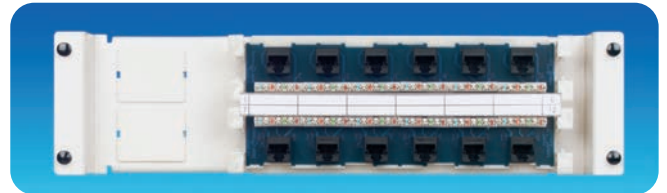

**HC-110-JP12-80** .....Siemon 12-port T568A wired S110® modular  
jack panel functions as a pre-wired distribution  
block for data and/or voice network  
applications. For use in the 10, 20 inch  
Command Centers™. Mounting and labeling  
hardware included. Light ivory