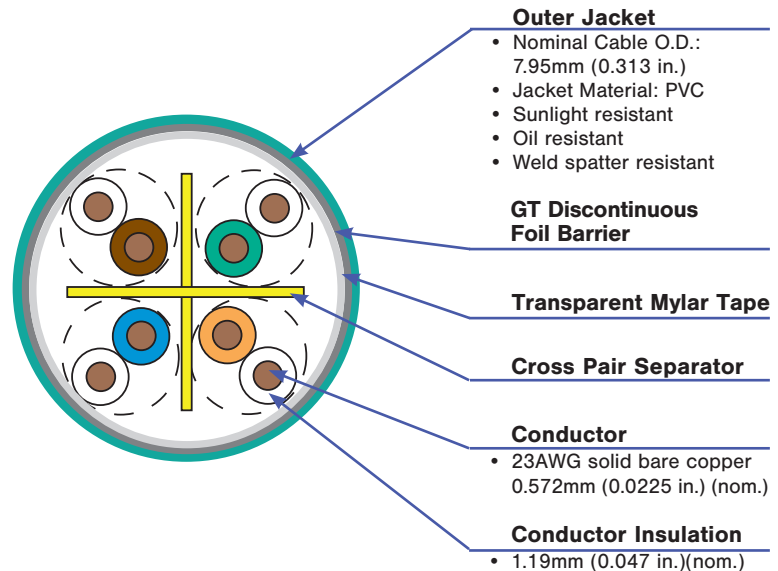

APPLICATIONS SUPPORT

- 10GBASE-T
- 1000BASE-T
- 100BASE-T
- 10BASE-T
- IEEE 802.3af (Type 1 PoE)
- IEEE 802.3at (Type 2 PoE)
- IEEE 802.3bt (Type 3 PoE)
- IEEE 802.3bt (Type 4 PoE)
- Power over HDBaseT (PoH)