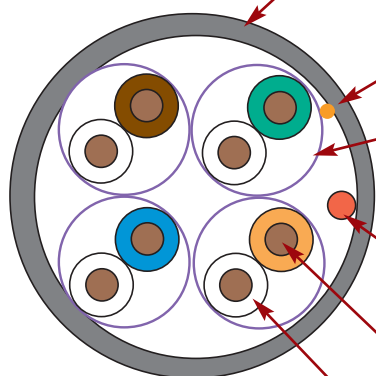

CATEGORY 6A U/FTP CABLE

Siemon's Category 6A U/FTP cable supports channel performance exceeding ANSI/TIA-568-C.2 and ISO/IEC 11801 Class E_A requirements. When combined with our Z-MAX 6A Shielded connectivity, the result is a channel capable of supporting 10GBASE-T operation over 100-metre, 4-connector topologies. In addition the screened construction ensures virtually zero alien crosstalk. The Category 6A U/FTP cabling system supports emerging and converging IP applications like Voice Over IP (VoIP), IP video and future 10 gigabit applications.

Jacket

- Nominal Cable O.D.: 7.0mm ± 0.3 (0.27in ± 0.02)
- Jacket Material: CM and LSOH

Rip Cord

Individual Pair Shielding

- Aluminum foil tape, 100% Coverage

Drain Wire

- Applied longitudinally under cable jacket
- Solid 0.4mm tinned copper drain wire

Conductor

- 0.56 ± 0.02mm (23 AWG) solid bare copper

Insulation

- Conductor Insulation: Foam PE 1.27 ± 0.05mm

CONSTRUCTION

- Reverse sequential numbering
- Round jacket

PACKAGING

- 305, 500 or 1000 meter reel options available