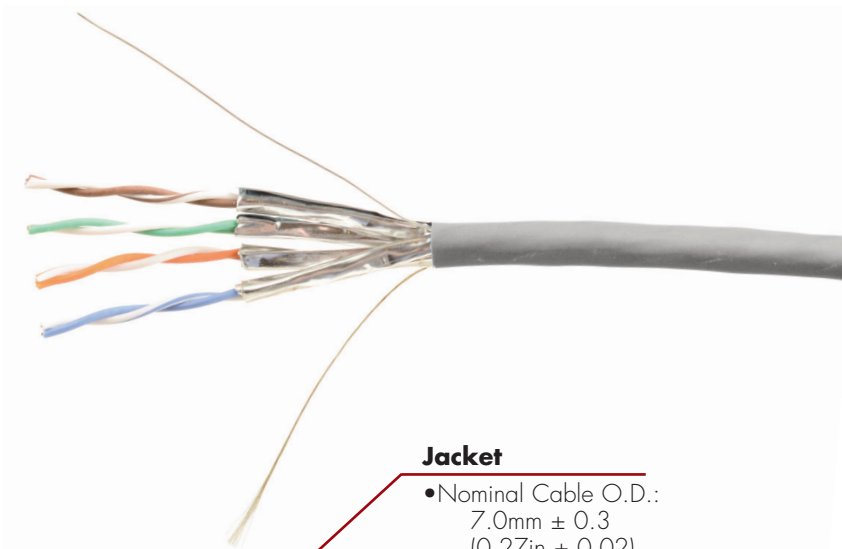

CATEGORY 6A U/FTP CABLE

Siemon's Category 6A U/FTP cable supports channel performance exceeding ANSI/TIA-568-C.2 and ISO/IEC 11801 Class E_A requirements. When combined with our Z-MAX 6A Shielded connectivity, the result is a channel capable of supporting 10GBASE-T operation over 100-metre, 4-connector topologies. In addition the screened construction ensures virtually zero alien crosstalk. The Category 6A U/FTP cabling system supports emerging and converging IP applications like Voice Over IP (VoIP), IP video and future 10 gigabit applications.

Jacket

- Nominal Cable O.D.: 7.0mm ± 0.3 (0.27in ± 0.02)
- Jacket Material: CM and LSOH

Rip Cord

Individual Pair Shielding

- Aluminum foil tape, 100% Coverage

Drain Wire

- Applied longitudinally under cable jacket
- Solid 0.4mm tinned copper drain wire

Conductor

- 0.56 ± 0.02mm (23 AWG) solid bare copper

Insulation

- Conductor Insulation: Foam PE 1.27 ± 0.05mm

CONSTRUCTION

- Reverse sequential numbering
- Round jacket

PACKAGING

- 305, 500 or 1000 meter reel options available

* Values for frequencies beyond industry requirements are for information only
All performance based on 100-meters

Category 6A 4-pair U/FTP Cable:

9D6M4-A5.....PVC (CM, IEC 60332-1), Gray Jacket, 305m Reel