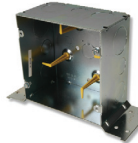

ORDERING INFORMATION

- BB55-01 .....5 SQUARE® Telecom Box w/Cable Mgmt, (1) 1/2, (1) 3/4" & (1) 1" knockouts on each side
- BB55-02 .....5 SQUARE® Telecom Box w/Cable Mgmt, (2) 1" knockouts on each side
- BB55-03 .....5 SQUARE® Telecom Box w/Cable Mgmt, (1) 1" & (1) 1-1/4" knockouts on each side
- BB55B-01 .....5 SQUARE® Telecom Bracket Box w/Cable Mgmt, (1) 1/2, (1) 3/4" & (1) 1" knockouts on 3 sides only
- BB55B-02 .....5 SQUARE® Telecom Bracket Box w/Cable Mgmt, (2) 1" knockouts on 3 sides only
- BB55B-03 .....5 SQUARE® Telecom Bracket Box w/Cable Mgmt, (1) 1" & (1) 1-1/4" knockouts on 3 sides only
- BE55-1A .....5 SQUARE® Single Gang Plaster Ring, Flat
- BE55-1B .....5 SQUARE® Single Gang Plaster Ring, 1/2" Raise
- BE55-1C .....5 SQUARE® Single Gang Plaster Ring, 5/8" Raise
- BE55-1D .....5 SQUARE® Single Gang Plaster Ring, 3/4" Raise
- BE55-1E .....5 SQUARE® Single Gang Plaster Ring, 1" Raise
- BE55-1F .....5 SQUARE® Single Gang Plaster Ring, 1-1/4" Raise
- BE55-2A .....5 SQUARE® Double Gang Plaster Ring, Flat
- BE55-2B .....5 SQUARE® Double Gang Plaster Ring, 1/2" Raise
- BE55-2C .....5 SQUARE® Double Gang Plaster Ring, 5/8" Raise
- BE55-2D .....5 SQUARE® Double Gang Plaster Ring, 3/4" Raise
- BE55-2E .....5 SQUARE® Double Gang Plaster Ring, 1" Raise
- BE55-2F .....5 SQUARE® Double Gang Plaster Ring, 1-1/4" Raise

BB55B-01

The Americas
Watertown, CT USA
Phone (1) 860 945 4200 US
Phone (1) 888 425 6165 Canada

Europe/Middle East/Africa
Surrey, England
Phone (44) 0 1932 571771

Asia/Pacific
Shanghai, P.R. China
Phone (86) 21 6390 6778

Latin America
Bogota, Colombia
Phone (571) 317 2121

SS-5 Square Rev. A 6/11

© 2011 Siemon