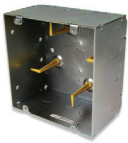

ORDERING INFORMATION

- BB55-01 .....5 SQUARE® Telecom Box w/Cable Mgmt, (1) 1/2, (1) 3/4" & (1) 1" knockouts on each side
- BB55-02 .....5 SQUARE® Telecom Box w/Cable Mgmt, (2) 1" knockouts on each side
- BB55-03 .....5 SQUARE® Telecom Box w/Cable Mgmt, (1) 1" & (1) 1-1/4" knockouts on each side
- BB55B-01 .....5 SQUARE® Telecom Bracket Box w/Cable Mgmt, (1) 1/2, (1) 3/4" & (1) 1" knockouts on 3 sides only
- BB55B-02 .....5 SQUARE® Telecom Bracket Box w/Cable Mgmt, (2) 1" knockouts on 3 sides only
- BB55B-03 .....5 SQUARE® Telecom Bracket Box w/Cable Mgmt, (1) 1" & (1) 1-1/4" knockouts on 3 sides only
- BE55-1A .....5 SQUARE® Single Gang Plaster Ring, Flat
- BE55-1B .....5 SQUARE® Single Gang Plaster Ring, 1/2" Raise
- BE55-1C .....5 SQUARE® Single Gang Plaster Ring, 5/8" Raise
- BE55-1D .....5 SQUARE® Single Gang Plaster Ring, 3/4" Raise
- BE55-1E .....5 SQUARE® Single Gang Plaster Ring, 1" Raise
- BE55-1F .....5 SQUARE® Single Gang Plaster Ring, 1-1/4" Raise
- BE55-2A .....5 SQUARE® Double Gang Plaster Ring, Flat
- BE55-2B .....5 SQUARE® Double Gang Plaster Ring, 1/2" Raise
- BE55-2C .....5 SQUARE® Double Gang Plaster Ring, 5/8" Raise
- BE55-2D .....5 SQUARE® Double Gang Plaster Ring, 3/4" Raise
- BE55-2E .....5 SQUARE® Double Gang Plaster Ring, 1" Raise
- BE55-2F .....5 SQUARE® Double Gang Plaster Ring, 1-1/4" Raise

BB55-01