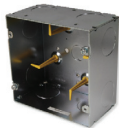

ORDERING INFORMATION

- BB55-01 .....5 SQUARE® Telecom Box w/Cable Mgmt, (1) 1/2, (1) 3/4" & (1) 1" knockouts on each side
- BB55-02 .....5 SQUARE® Telecom Box w/Cable Mgmt, (2) 1" knockouts on each side
- BB55-03 .....5 SQUARE® Telecom Box w/Cable Mgmt, (1) 1" & (1) 1-1/4" knockouts on each side
- BB55B-01 .....5 SQUARE® Telecom Bracket Box w/Cable Mgmt, (1) 1/2, (1) 3/4" & (1) 1" knockouts on 3 sides only
- BB55B-02 .....5 SQUARE® Telecom Bracket Box w/Cable Mgmt, (2) 1" knockouts on 3 sides only
- BB55B-03 .....5 SQUARE® Telecom Bracket Box w/Cable Mgmt, (1) 1" & (1) 1-1/4" knockouts on 3 sides only
- BE55-1A .....5 SQUARE® Single Gang Plaster Ring, Flat
- BE55-1B .....5 SQUARE® Single Gang Plaster Ring, 1/2" Raise
- BE55-1C .....5 SQUARE® Single Gang Plaster Ring, 5/8" Raise
- BE55-1D .....5 SQUARE® Single Gang Plaster Ring, 3/4" Raise
- BE55-1E .....5 SQUARE® Single Gang Plaster Ring, 1" Raise
- BE55-1F .....5 SQUARE® Single Gang Plaster Ring, 1-1/4" Raise
- BE55-2A .....5 SQUARE® Double Gang Plaster Ring, Flat
- BE55-2B .....5 SQUARE® Double Gang Plaster Ring, 1/2" Raise
- BE55-2C .....5 SQUARE® Double Gang Plaster Ring, 5/8" Raise
- BE55-2D .....5 SQUARE® Double Gang Plaster Ring, 3/4" Raise
- BE55-2E .....5 SQUARE® Double Gang Plaster Ring, 1" Raise
- BE55-2F .....5 SQUARE® Double Gang Plaster Ring, 1-1/4" Raise

BB55-02

The Americas
Watertown, CT USA
Phone (1) 860 945 4200 US
Phone (1) 888 425 6165 Canada

Europe/Middle East/Africa
Surrey, England
Phone (44) 0 1932 571771

Asia/Pacific
Shanghai, P.R. China
Phone (86) 21 6390 6778

Latin America
Bogota, Colombia
Phone (571) 317 2121

SS-5 Square Rev. A 6/11

© 2011 Siemon