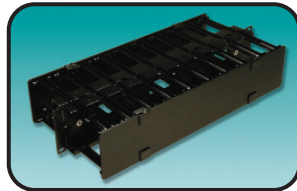

RS3-RWM-2DS