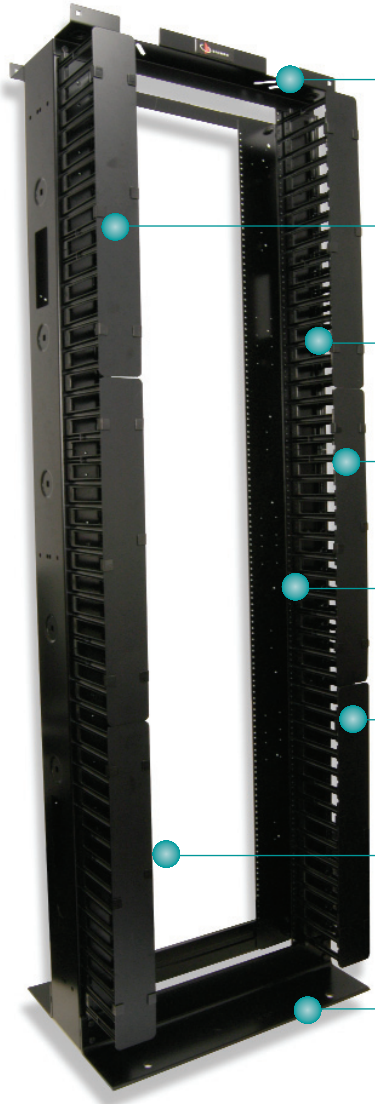

# RS3 CABLE MANAGEMENT RACK SYSTEM

Siemon's new RS3 series cable management rack system provides high capacity cable management for routing of both horizontal/backbone cabling and patch cords. Vertical channels with hinged cable manager covers conceal and route patch cables for a clean, professional installation.

**NEW**

**RACKS AND CABLE MANAGEMENT**

Header bars incorporate unique slotted holes for securing cable trays routed perpendicularly or parallel to RS3 racks

76mm x 152mm front vertical managers provide capacity for approximately 190 category 6 patch cords

RS3 design allows racks to be side-stacked without interference between adjacent racks

116.8mm x 152.4mm vertical side rails provide higher cable capacity over standard rack designs

Side rails compatible with Siemon's quarter-turn hook and loop cable managers for proper management of cable bundles

Access holes on side rails allow cables to be routed between adjacent racks

Mounting holes on rear of RS3 accommodate Siemon's vertical power strip (p/n RS-PO4) to provide power to active equipment mounted in rack