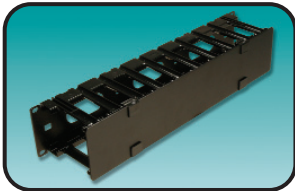

Related Products:

RS3 Series Horizontal Cable Managers

These new horizontal cable managers are designed for use with Siemon's RS3 series racks and use the same covered design as the vertical managers. The hinged front cover snaps easily over cable managers and provides a concealed routing patch into the vertical cable management of the RS3, providing a clean patching environment.

1. RS3-RWM-2 .....Single-sided 19 in. cable manager, 2 U
2. RS3-RWM-2DS .....Double-sided 19 in. cable manager, 2 U

RS3-RWM-2