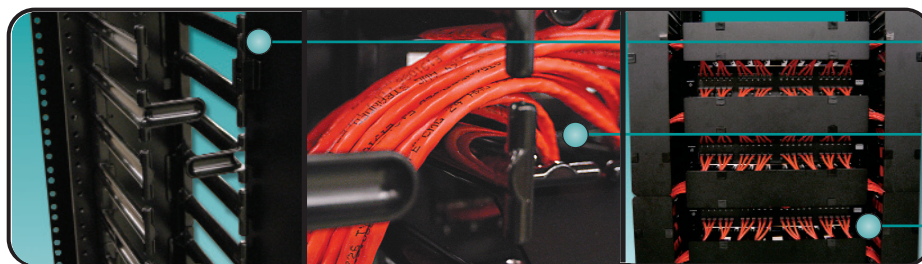

Front covers fully conceal all vertical patch cord routing through an easy to use, modular design. Each section can be individually hinged in either direction to facilitate quick and easy changes. Covers include positive securing snap latches for trouble-free fastening

The individual managers on the vertical channels are rounded to allow patch cords to seamlessly enter and exit the managers without risk of cable deformation

Siemon's new RS3 series horizontal cable managers provide a fully integrated appearance and hinging design for comprehensive management of patch cords