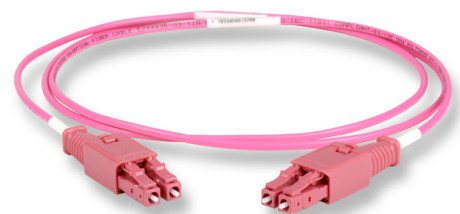

## Making it easy to identify your OM4 multimode fiber connections

When OM3 and OM4 multimode fiber cables and connectivity are both aqua, you risk mixing different levels of performance and pushing your loss budgets over the limit, resulting in loss of bandwidth and increased errors. To prevent mixing OM3 and OM4, turn to Siemon's full line of Erika Violet fiber solutions.

Erika Violet is available for all OM4 multimode fiber components across Siemon's entire line of LightHouse™ Advanced Fiber Solutions:

- ▶ Indoor, indoor/outdoor, tight buffer and loose tube fiber cable
- ▶ Plug-and-play and traditional fiber trunk assemblies
- ▶ Jumpers, pigtails and equipment cords, including Siemon's revolutionary LC BladePatch® jumpers with push-pull activation
- ▶ Plug-and-play modules and adapters for use in LightStack® ultra-high density fiber enclosures, high-density HD FCP3 enclosures and RIC fiber enclosures
- ▶ XGLO® and LightSystem™ LC and SC epoxy polish connectors